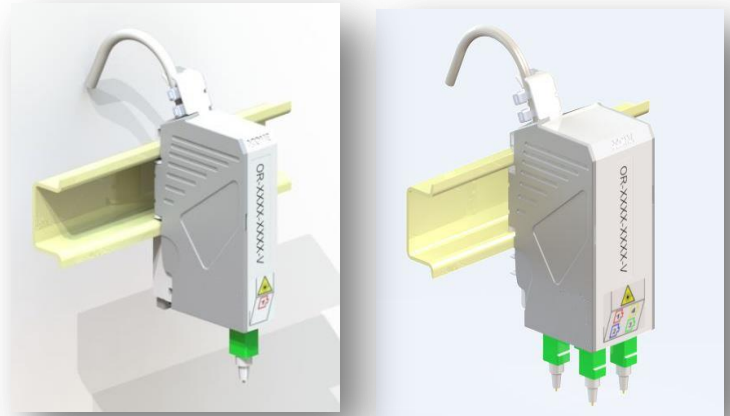

DIN rail optical outlet with preterminated drop 1, 2 or 4 fibres

APPLICATIONS

This kit is dedicated for installation inside new buildings. It allows a quick and fast implementation in customer communication box. It is directly mounted on DIN rail inside communication box. This solution does not need splicing operation for customer installation thanks to preterminated drop cables 1fo up 4 fo.

Each kit with dedicated serial number is packaged individually in plastic bag.

MAIN CHARACTERISTICS

① Preterminated cables

- 1 à 4 Fibres :
 - LSZH ivory jacket UV stabilized according to EN 50290-2-27
 - 1 or 2 singlemode fibres G657A2, semi-tight structure
 - Or 4 singlemode fibres G657A2, under thermoplastic skin
 - Outer diameter : 4,1 mm
- Connections :
 - Connector type : SC-APC (according to IEC 61754-4, IEC 60874-14-10)
 - Insertion loss: <0,30 dB (Typical value: 0,15dB)
 - Return loss : >60 dB (APC)

② Indoor outlet with drop 1 or 2 FO:

- Mounted on 35 mm DIN rail
- Dimensions : 89,5 x 17,5 x 51.5mm
- Equipped with 2 SC/APC adaptators with integrated inner shutter

③ Indoor outlet with drop 4 FO:

- Mounted on DIN rail
- Dimensions : 89,5 x 35 x 51.5mm
- Equipped with 2 SC/APC adaptators with integrated inner shutter

DIN rail optical outlet constitution

- Raw material: Thermoplastic ABS PC halogen free.
- Colour: white (RAL 9010).
- Compatible with G657 fibre type
- 1 up to 4 SC-APC adaptators with internal and retractable shutter.
- 1 sticker identification place (45x10mm)
- Waterproofness and impact protection: IP30 + IK05.
- Fire resistance: UL94 V0.